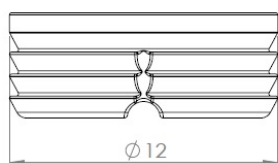

PRODUCT SHEET

Description:

Snap Fitting "Diva" Female Part, Grey PC, $\varnothing 12 \times 5$ mm

Item number:

11.06.017-0

Units	Box	Carton	HS Code	Barcode
Pcs.	1000	50000	3926909790	 5704866014359

SISO A/S